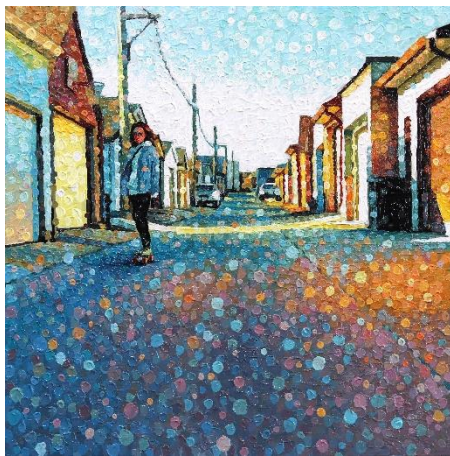

SUSAN GALE

Susan Gale's work explores the nostalgia of community by highlighting the peaceful, quiet mystery of light and juxtaposing its nuance against the rush of visually invoked sensation. She evokes the senses by exploring images with manipulation of form, surface, and palette. With this intention, she exaggerates each painting's elements of color, framing, and texture and employs rich hues and playful pointillism. Gale's work investigates the space between abstraction and representation and allows for a rich direct language of mark-making.

Gale's unique aesthetic reflects the dominant theme of her work: emotion. In her practice Gale captures cityscapes and images of everyday places, then assigns them a subjective graphic meaning. In this form of expression, gestures and shapes start to invoke the feeling of being transported to these places. Gale continues to work the images through a lens of emotion as she brings beauty and form back to their most simple compositional elements.