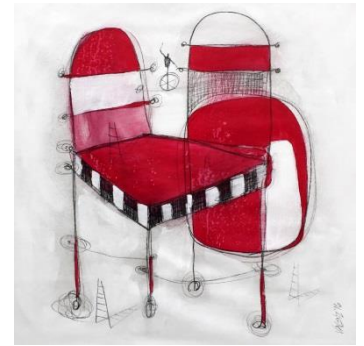

Valenz tells stories with everyday objects. “By using elements such as chairs, ladders, beds, monocycles, trapeze artists, swings, machines... it is a way of telling stories about life. The chairs signify, according to the context, opportunities and the patience required for them to step into our lives. The ladders represent our desire to climb, to continue our personal growth. Beds represent periods when we sleep and dream, things we cannot share with anyone else. Playful characters are representative of the uniqueness and singularity of each of the moments that we experience throughout our lifetimes, and the game that life is. Painting is my life.”

Valenz’s instrument is a graphite pencil that reiterates messages across his works. Proposals surge from previous ideas and views, and are redrawn over and over on translucent papers, which offer us the opportunity to construct in our minds the storyline of his works and interpret what their meaning is. These hand-drawn figures, by the nature of his art, take on a life of their own. When combined, they create systems where they interact in an all-encompassing environment. These events occur within the walls of certain living spaces, which nevertheless are part of a greater interconnected system.