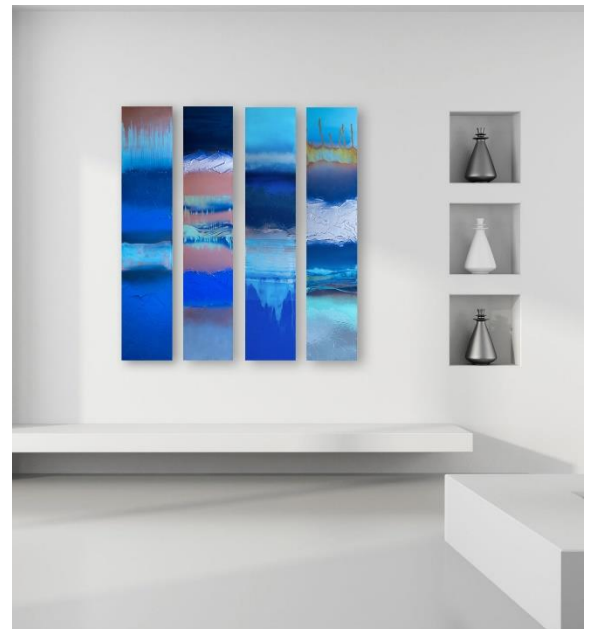

7358 Beverly Blvd
Los Angeles, CA 90036
info@artspacewarehouse.com | t. +1.323.936.7020
www.artspacewarehouse.com
Mon - Fri 10am - 6pm | Sat 10am - 8pm | Sun 12 - 6pm

Artspace Warehouse is one of the world's **leading galleries for savvy contemporary art collectors**. With galleries in Zurich and Los Angeles, Artspace Warehouse specializes in guilt-free international urban, figurative, pop, graffiti and abstract art.