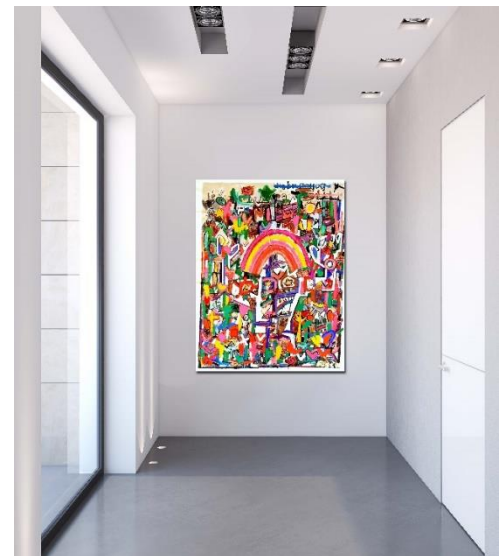

Artspace Warehouse is one of the world's **leading galleries for savvy contemporary art collectors**. With galleries in Zurich and Los Angeles, Artspace Warehouse specializes in guilt-free international urban, figurative, pop, graffiti and abstract art.