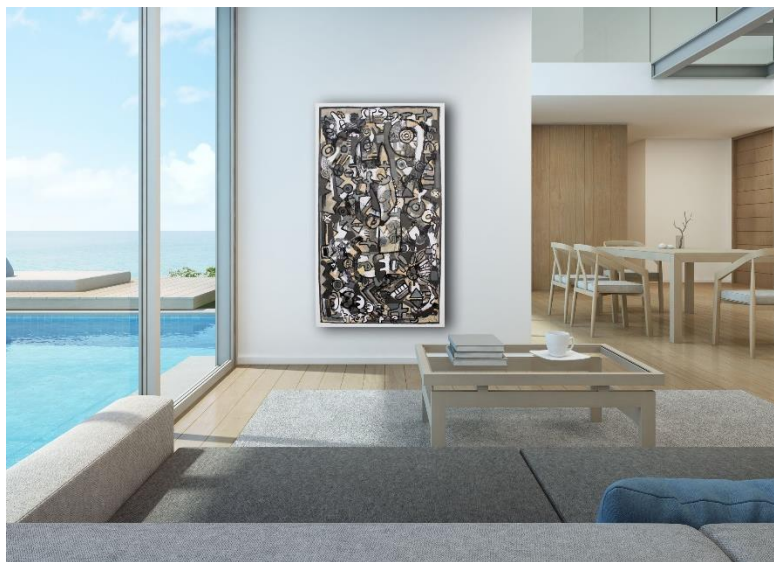

7358 Beverly Blvd

Los Angeles, CA 90036

t. +1.323.936.7020

info@artspacewarehouse.com | www.artspacewarehouse.com

Mon - Fri 10am - 6pm | Sat 10am - 8pm | Sun 12 - 6pm

Artspace Warehouse is one of the world's **leading galleries for savvy contemporary art collectors**. With galleries in Zurich and Los Angeles, Artspace Warehouse specializes in **guilt-free international urban, figurative, pop, graffiti and abstract art**.