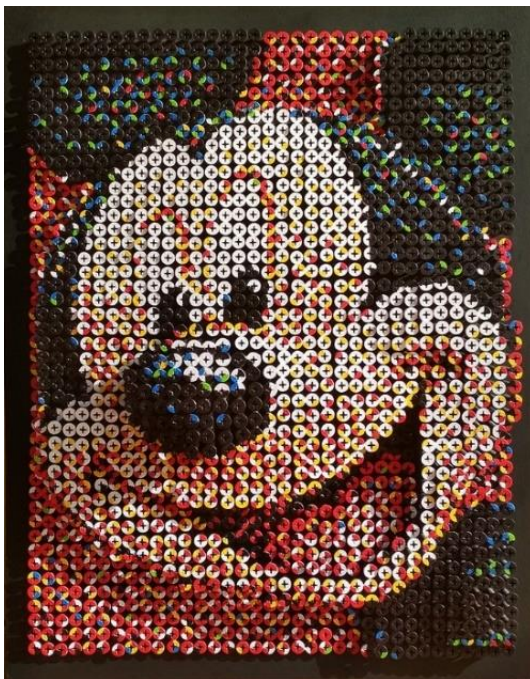

Exhibitions

2018 Bazar Ruso, Panama City, Panama

2018 Affordable Art Fair NYC, New York, USA

2018 Art Palm Springs Fine Art Fair, California, USA

2018 Artspace Warehouse Los Angeles, California, USA

2017 Galeria Tamarindo, Panama City, Panama

2017 Concept-Market, GIPSY, Moscow, Russia

2017 LOFT Lounge Cafe, Izhevsk, Russia

2017 Art Revolution, Taipei, finalist

2016 «Spirit of Art», Anglican Cathedral, Moscow, Russia

2016 «Soulful week'nd», Soulful Loft, Moscow, Russia

2016 «Color Kaleidoscope», Vincent Art Gallery, Moscow, Russia

2016 «MANSARD», Samotekaloft, Moscow, Russia

Artspace Warehouse is one of the world's leading galleries for savvy contemporary art collectors. With galleries in Zurich and Los Angeles, Artspace Warehouse specializes in guilt-free international urban, figurative, pop, graffiti and abstract art.