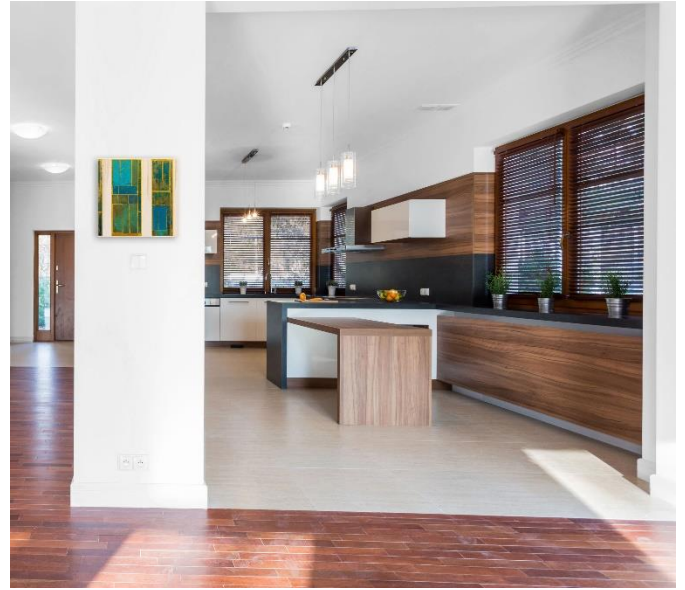

7358 Beverly Blvd

Los Angeles, CA 90036

info@artspacewarehouse.com | t. +1.323.936.7020

www.artspacewarehouse.com

Mon - Sat 10am - 6pm | Sun 12 - 6pm

Seeing through Light, Front Porch Gallery, Carlsbad, CA
For Art Lovers, La Jolla Village Gallery, La Jolla, CA
One Foot Show, San Diego Museum of the Living Artist, San Diego, CA

2006 Tall & Thin, Escondido Municipal gallery, Escondido, CA
San Diego Museum of the Living Artist, San Diego, CA
2005 Nine Nests, Metalwork exhibition, Camberwell College of the Arts, London, UK

TV & Film

American Gigolo, Showime

9-1-1, Fox

Minx, HBO

American Housewife, ABC

The Matrix Resurrections (2021)

Fatale (2020)

The Laundromat (2019)

Artspace Warehouse is one of the world's **leading galleries for savvy contemporary art collectors**. With galleries in Zurich and Los Angeles, Artspace Warehouse specializes in **guilt-free international urban, figurative, pop, graffiti and abstract art**.