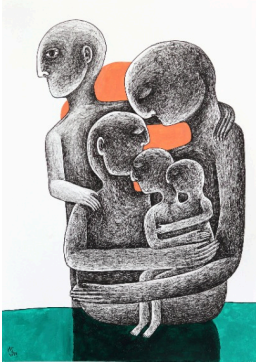

## Melissa Chalhoub

Image	Title	Size (H x W)	Media	Price (US\$)
	Boxed	26x22 in (66x56 cm) <i>(framed)</i>	Mixed Media, Acrylic, Ink on Paper	SOLD <i>(incl. Black Wood Frame)</i>
	Embrace	17x12 in (42x29 cm)	Ink on Paper	\$ 450
	Differences	17x12 in (42x29 cm)	Mixed Media, Acrylic, Ink on Paper	\$ 450
	Ephemeral	17x12 in (42x29 cm)	Mixed Media, Acrylic, Ink on Paper	\$ 450

	<p>Alone &amp; Cornered</p>	<p>17x12 in (42x29 cm)</p>	<p>Mixed Media, Ink, Color Pencils on Paper</p>	<p>\$ 450</p>
	<p>Merged</p>	<p>17x12 in (42x29 cm)</p>	<p>Mixed Media, Acrylic, Ink on Paper</p>	<p>\$ 450</p>
	<p>Rooted</p>	<p>17x12 in (42x29 cm)</p>	<p>Mixed Media, Ink, Collage on Paper</p>	<p>\$ 450</p>
	<p>Disintegration pt. III</p>	<p>17x12 in (42x29 cm)</p>	<p>Ink on Paper</p>	<p>\$ 450</p>

Life is a Cycle

17x12 in  
(42x29 cm)

Ink on Paper

SOLD

Family

17x12 in  
(42x29 cm)

Mixed Media, Acrylic,  
Ink on Paper

\$ 450

Monkey King

17x12 in  
(42x29 cm)

Ink on Paper

\$ 450

The All Knowing Eye

17x12 in  
(42x29 cm)

Ink on Paper

SOLD