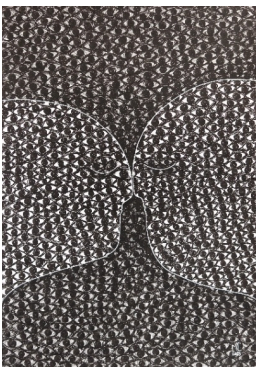

Life is a Cycle

17x12 in  
(42x29 cm)

Ink on Paper

SOLD

Family

17x12 in  
(42x29 cm)

Mixed Media, Acrylic,  
Ink on Paper

\$ 450

Monkey King

17x12 in  
(42x29 cm)

Ink on Paper

\$ 450

The All Knowing Eye

17x12 in  
(42x29 cm)

Ink on Paper

SOLD

Beware The Eyes

17x12 in  
(42x29 cm)

Ink on Paper

\$ 450

	<p>Cloudy</p>	<p>17x12 in (42x29 cm)</p>	<p>Ink on Paper</p>	<p>SOLD</p>
	<p>Disconnection</p>	<p>17x12 in (42x29 cm)</p>	<p>Mixed Media, Ink, Color Pencils on Cardboard</p>	<p>\$ 450</p>
	<p>Disintegration pt. II</p>	<p>17x12 in (42x29 cm)</p>	<p>Ink on Paper</p>	<p>SOLD</p>
	<p>Arched</p>	<p>17x12 in (42x29 cm)</p>	<p>Ink on Paper</p>	<p>\$ 450</p>