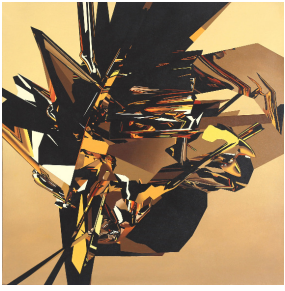

Artspace Warehouse

7358 Beverly Blvd | Los Angeles | CA 90036 | T 323.936.7020
info@artspacewarehouse.com | www.artspacewarehouse.com
Mon - Sat 10am - 6pm | Sun 12 - 6pm

Jose Carlos Zubiaur

Image	Title	Size (H x W)	Media	Price (US\$)
	Bust Female	47x35 in (119x89 cm)	Oil on Canvas	\$ 3,200
	Skull Blue	39x39 in (99x99 cm)	Oil on Canvas	SOLD
	CE343D	39x39 in (99x99 cm)	Oil on Canvas	SOLD
	Portrait Magenta	39x31 in (99x79 cm) <i>(framed)</i>	Oil on Canvas	\$ 2,400 <i>(incl. Black Wood Frame)</i>

E9E6C9

35x35 in
(89x89 cm)

Oil on Canvas

SOLD