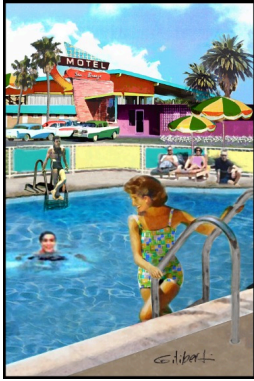

Artspace Warehouse

7358 Beverly Blvd | Los Angeles | CA 90036 | T 323.936.7020
 info@artspacewarehouse.com | www.artspacewarehouse.com
 Mon - Sat 10am - 6pm | Sun 12 - 6pm

Michael Giliberti

Image	Title	Size (H x W)	Media	Price (US\$)
	Red Board	31x41 in (78x103 cm) <i>(framed)</i>	Mixed Media on Canvas	\$ 1,750 <i>(incl. Black Wood Frame)</i>
	Square Yellow Board	31x31 in (78x78 cm) <i>(framed)</i>	Mixed Media on Canvas	SOLD <i>(incl. Black Wood Frame)</i>
	Driftwood Motel	31x31 in (78x78 cm) <i>(framed)</i>	Mixed Media on Canvas	SOLD <i>(incl. Black Wood Frame)</i>
	Deep Dive White	25x37 in (62x93 cm) <i>(framed)</i>	Mixed Media on Canvas	SOLD <i>(incl. Black Wood Frame)</i>
	Poolside at the Saratoga	37x25 in (93x62 cm)	Mixed Media on Canvas	SOLD

Sea Breeze

37x25 in
(93x62 cm)
(framed)

Mixed Media on
Canvas

\$ 1,300
*(incl. Black Wood
Frame)*

Orange Board

25x19 in
(63x48 cm)
(framed)

Mixed Media on
Canvas

\$ 650
*(incl. Black Wood
Frame)*