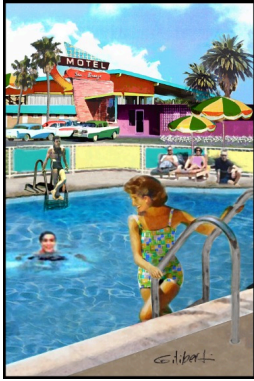

Artspace Warehouse

7358 Beverly Blvd | Los Angeles | CA 90036 | T 323.936.7020
 info@artspacewarehouse.com | www.artspacewarehouse.com
 Mon - Sat 10am - 6pm | Sun 12 - 6pm

Michael Giliberti

Image	Title	Size (H x W)	Media	Price (US\$)
	Red Board	31x41 in (78x103 cm) <i>(framed)</i>	Mixed Media on Canvas	\$ 1,750 <i>(incl. Black Wood Frame)</i>
	Square Yellow Board	31x31 in (78x78 cm) <i>(framed)</i>	Mixed Media on Canvas	SOLD <i>(incl. Black Wood Frame)</i>
	Driftwood Motel	31x31 in (78x78 cm) <i>(framed)</i>	Mixed Media on Canvas	SOLD <i>(incl. Black Wood Frame)</i>
	Deep Dive White	25x37 in (62x93 cm) <i>(framed)</i>	Mixed Media on Canvas	SOLD <i>(incl. Black Wood Frame)</i>
	Poolside at the Saratoga	37x25 in (93x62 cm)	Mixed Media on Canvas	SOLD

Sea Breeze

37x25 in
(93x62 cm)
(framed)

Mixed Media on
Canvas

\$ 1,300
*(incl. Black Wood
Frame)*

Orange Board

25x19 in
(63x48 cm)
(framed)

Mixed Media on
Canvas

SOLD
*(incl. Black Wood
Frame)*