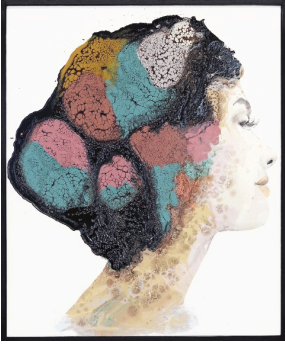

Beyond The Border

25x21 in
(62x52 cm)
(framed)

Mixed Media on
Canvas

$ 2,750
*(incl. Black Wood
Frame)*