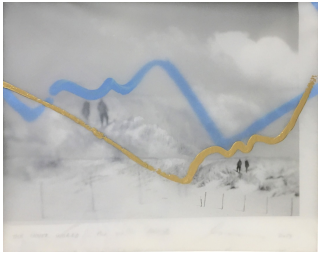

Artspace Warehouse

7358 Beverly Blvd | Los Angeles | CA 90036 | T 323.936.7020
info@artspacewarehouse.com | www.artspacewarehouse.com
Mon - Sat 10am - 6pm | Sun 12 - 6pm

Ruxandra Bocin-Dumitriu

Image	Title	Size (H x W)	Media	Price (US\$)
	INNER WORLD - Kissing of Two Worlds	34x46 in (86x117 cm) <i>(framed)</i>	Mixed Media, Intervention of Photography, 23K Gold Leaf, Acryl, on Passepartout	\$ 3,500 <i>(incl. Natural Wood Frame)</i>
	INNER WORLD - I See	24x20 in (61x51 cm)	Mixed Media, Intervention of Photography, Acrylic, Passepartout on Passepartout	\$ 1,200
	INNER WORLD - My Meditation	20x24 in (51x61 cm)	Mixed Media, Intervention of Photography, Passepartout on Passepartout	\$ 1,200
	INNER WORLD - The Space Within	20x24 in (51x61 cm)	Mixed Media, Intervention of Photography, Acrylic, Passepartout on Passepartout	SOLD

INNER WORLD -
The Walk of Life

20x24 in
(51x61 cm)

Mixed Media,
Intervention of
Photography, Acrylic,
Passepartout on
Passepartout

\$ 1,200