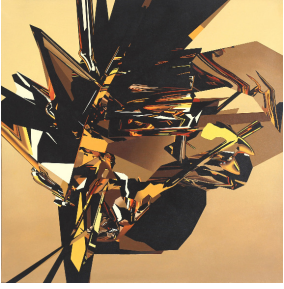

Artspace Warehouse

7358 Beverly Blvd | Los Angeles | CA 90036 | T 323.936.7020
info@artspacewarehouse.com | www.artspacewarehouse.com
Mon - Sat 10am - 6pm | Sun 12 - 6pm

Jose Carlos Zubiaur

Image	Title	Size (H x W)	Media	Price (US\$)
	Bust Female	47x35 in (119x89 cm)	Oil on Canvas	\$ 3,200
	Skull Blue	39x39 in (99x99 cm)	Oil on Canvas	SOLD
	CE343D	39x39 in (99x99 cm)	Oil on Canvas	\$ 3,000
	Portrait Magenta	39x31 in (99x79 cm) <i>(framed)</i>	Oil on Canvas	\$ 2,400 <i>(incl. Black Wood Frame)</i>

E9E6C9

35x35 in
(89x89 cm)

Oil on Canvas

\$ 2,400